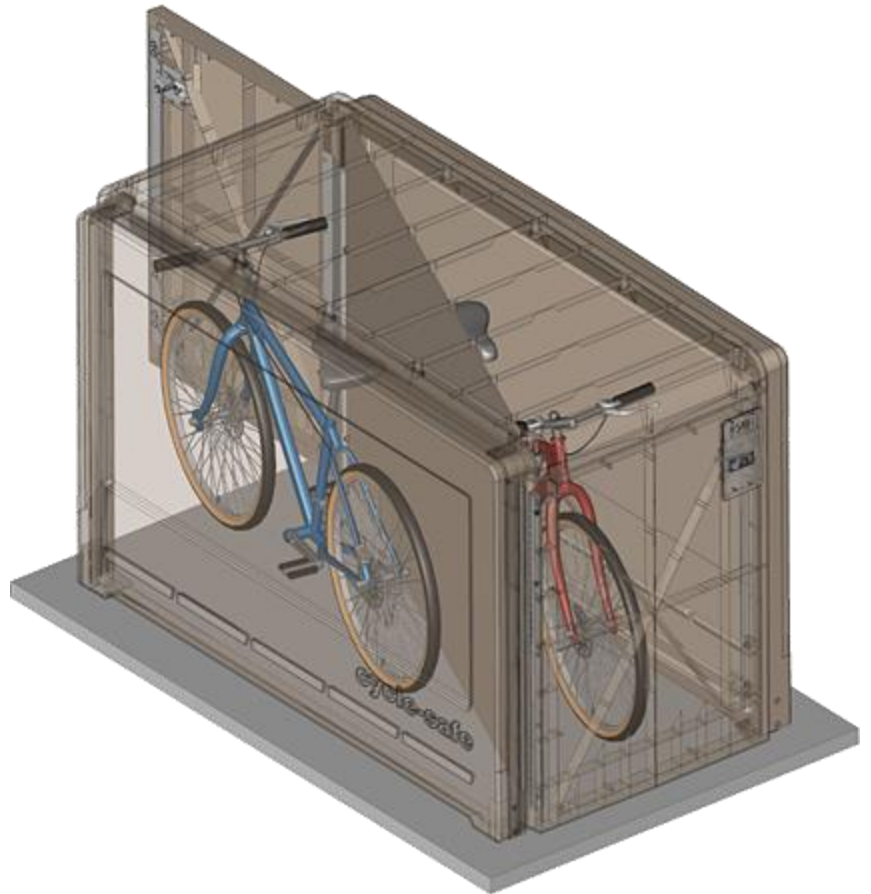

Bike To Work

Then park your bike **Safe and Secure** in one of our **Bike Lockers**

- **High Falls Garage**, State Street near WXXI, Kodak and the Inner Loop
- **Sister Cities Garage**, near City Hall, and the County Office Building
- **Court Street Garage**, near the Rundel Library and Excellus
- **South Avenue Garage**, near the Convention Center
- **Washington Square Garage**, near GeVa and the Strong Museum
- **East End Garage**, near the YMCA and Eastman Theater